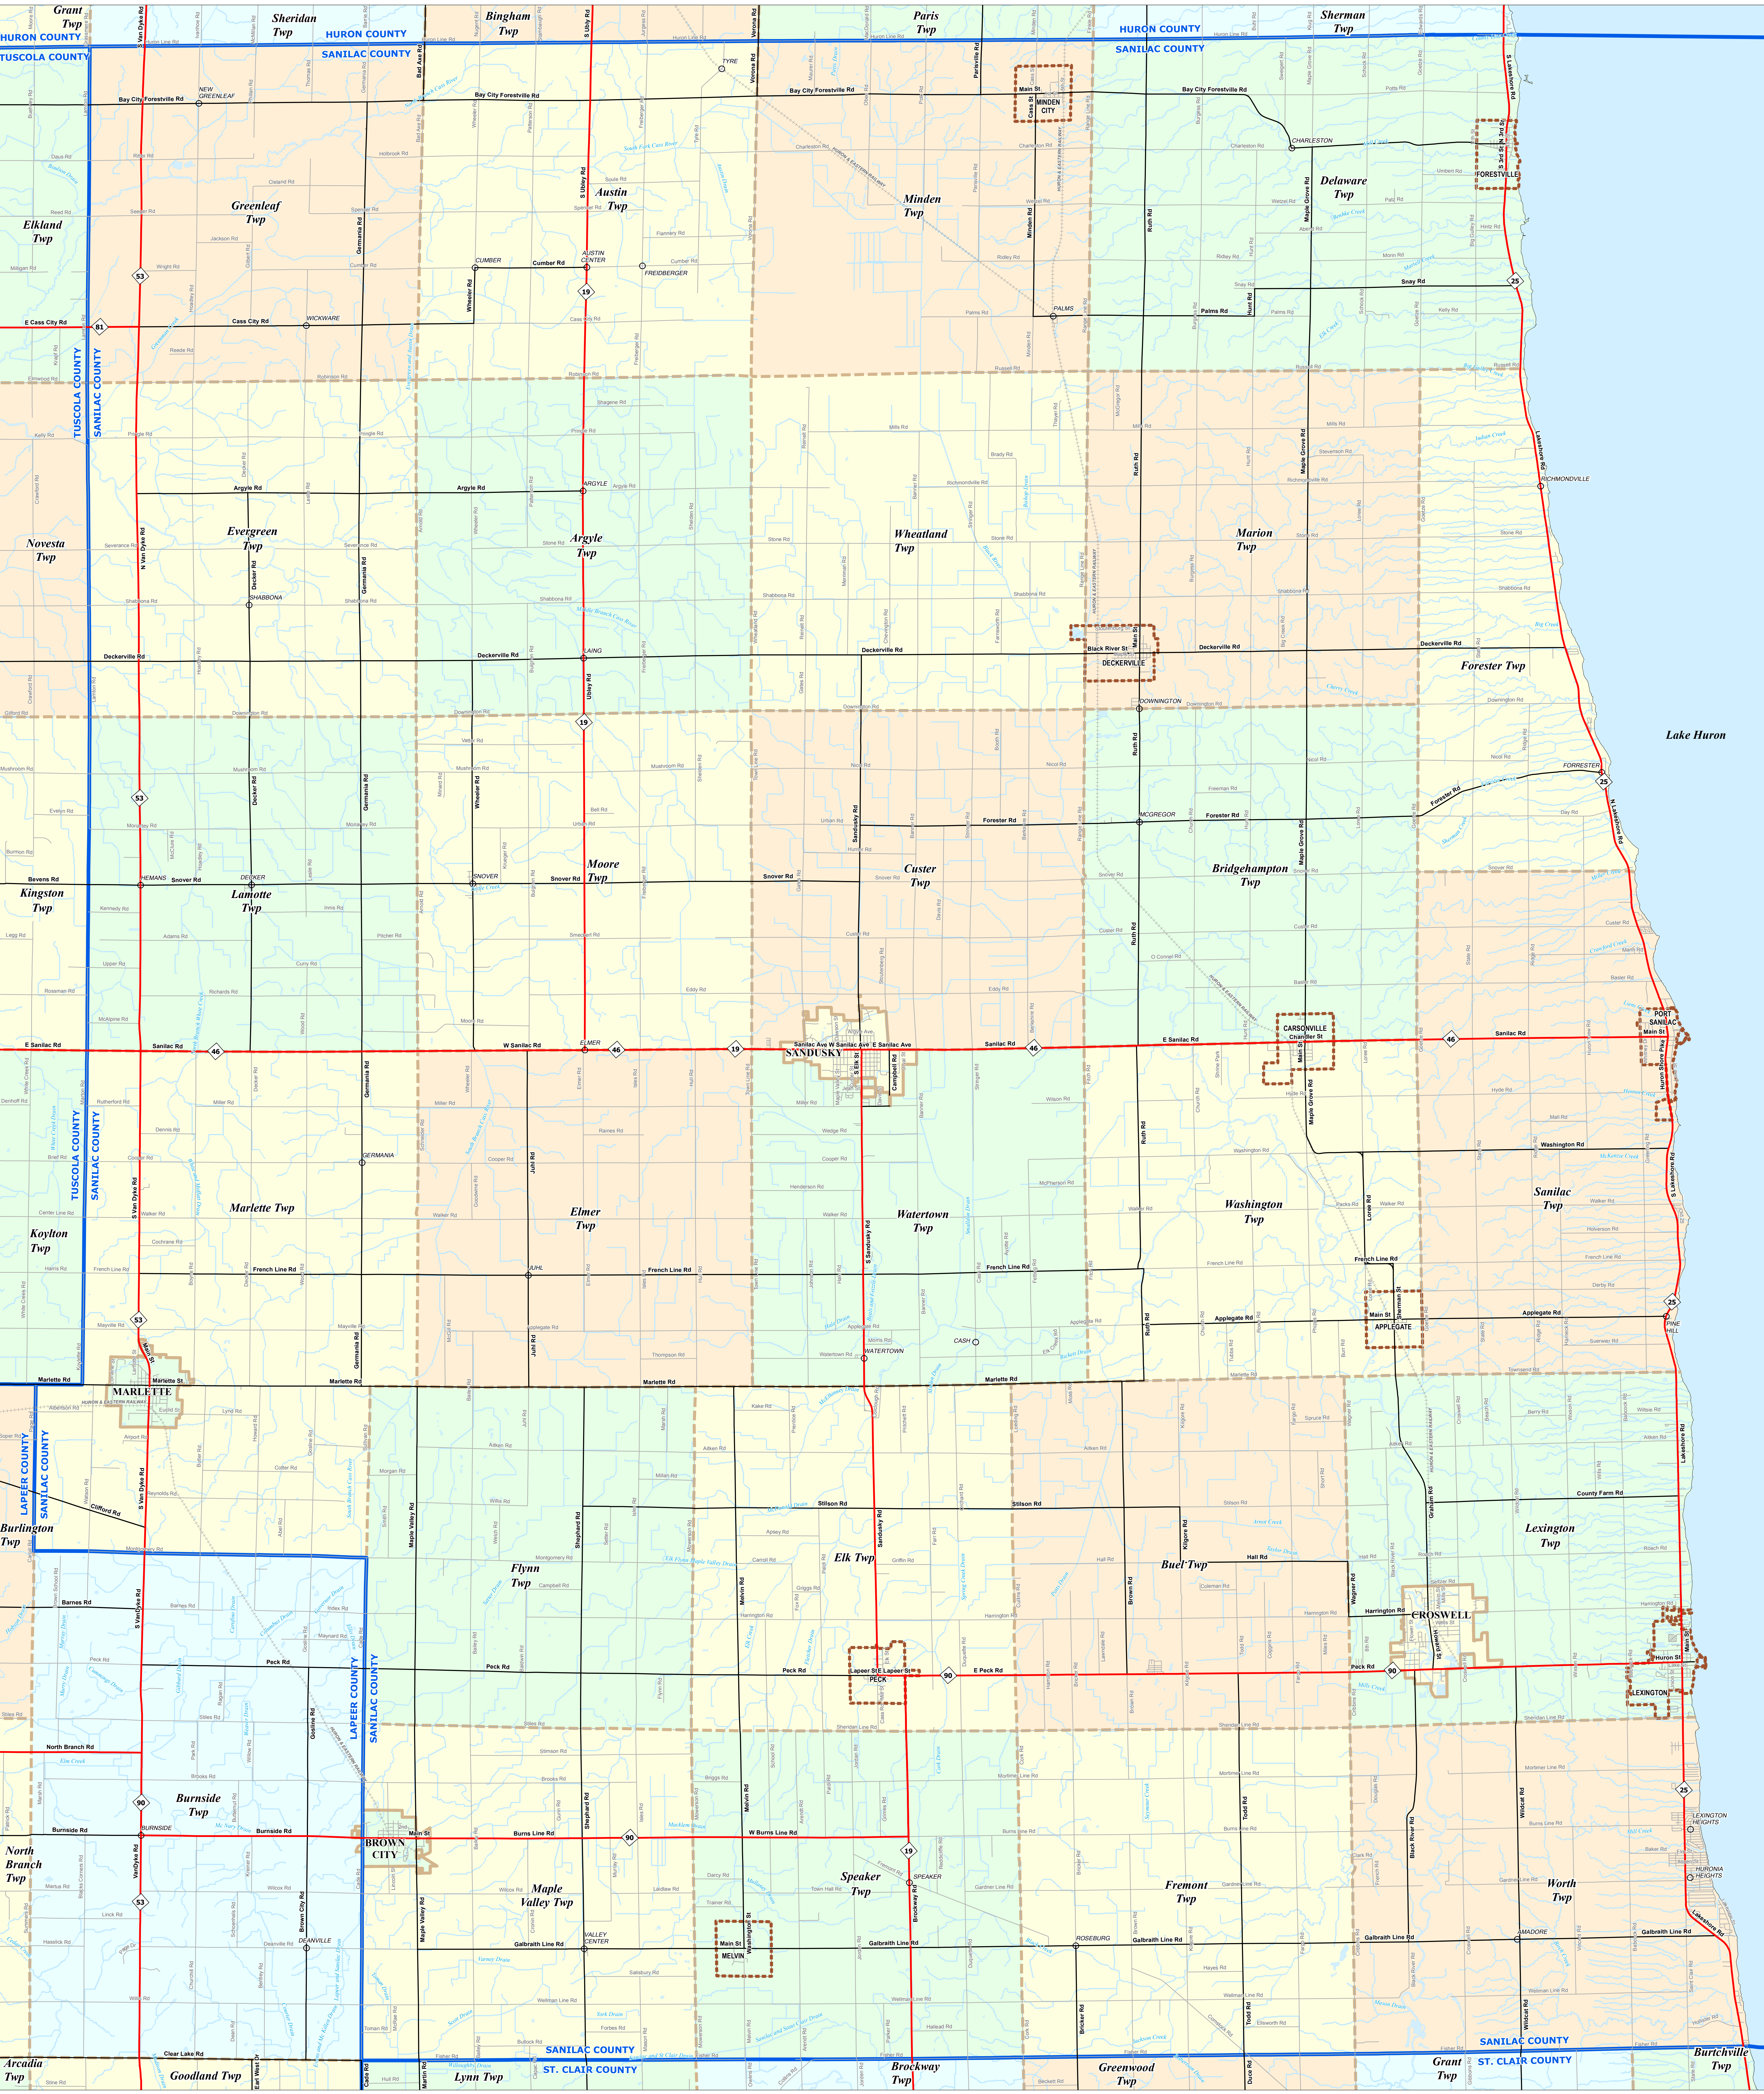

SANILAC COUNTY

0 0.5 1 2 Miles

Legend

- City
- Unincorporated Place
- Township
- Village
- Census Designated Place
- Freeway
- Highway
- Primary Road
- Local Road
- Railroad
- Water Feature
- River, Stream, or Drain