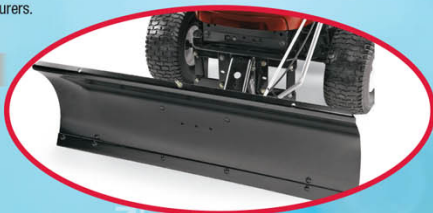

SAVE $60
$259⁹⁹
Craftsman 42-in. snow blade 07124441