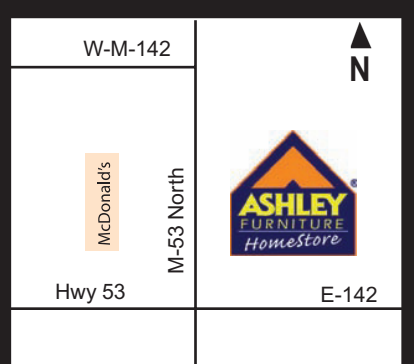

Darcy Salsa Sofa and Loveseat or 2 Piece Sectional
Buy the Sofa and Loveseat or Sectional
GET A BONUS RECLINER!

ONLY $778

1. Available in 6 Colors.

Stone	Mocha	Salsa
Sage	Cafe	Cobblestone

Bonus Value $339

BEST SEAT
in the house
EVENT

ASHLEY DIRECT PRICE
$1,698
Acieona Slate 90" Dual Reclining Sofa
Buy the sofa and loveseat,

GET A BONUS RECLINER!

Bonus Value $499

24 MONTHS
SPECIAL FINANCING*

On purchases of $2,000 or more with your Ashley Furniture HomeStore credit card made through 6/23/2014. See store for details.

Bonus Value $269
Alliston DURABLEND**
Buy the sectional,
GET A BONUS OTTOMAN!

ASHLEY DIRECT PRICE
$999

ASHLEY DIRECT PRICE
$918
Sanya Mocha 2 Piece Sofa & Chair and a Half
Buy Sofa and Chair and a Half,
GET A BONUS OTTOMAN

Bonus Value $249

RECLINER SPECTACULAR!

ASHLEY DIRECT PRICE
Two for
$1,098
Millennium by Ashley
Matinee Eclipse
Recliner

ASHLEY DIRECT PRICE
$529
DURABLEND**
Mahogany Low Leg Recliner

ASHLEY DIRECT PRICE
$619
Kennard Cream
Leather Match**
Rocker Recliner

#1 Name in Furniture
Under New Ownership & Management
Ashley Furniture HomeStore
850 North Van Dyke
Bad Axe, MI
989-269-9509
Delivery Available Throughout Lower Michigan

Monday-Friday
9:30am - 7:00pm
Saturday:
9:30am-6:00pm
Sunday:
Noon-5:00pm