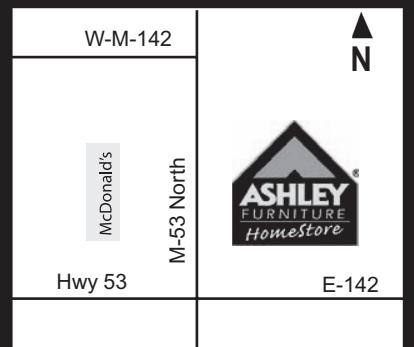

Ashley Furniture HomeStore
 850 North Van Dyke
 Bad Axe, MI
 989-269-9509

Delivery Available Throughout Lower Michigan

Monday-Friday
 9:30am - 7:00pm
 Saturday:
 9:30am-6:00pm
 Sunday:
 Noon-5:00pm

TWIN
MATTRESS
SETS START AT
only \$119