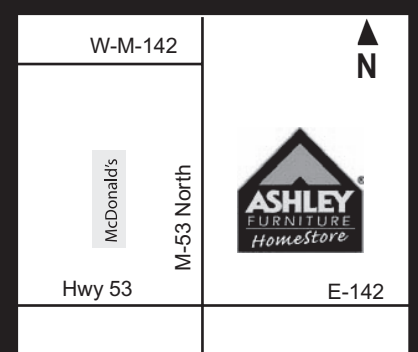

Under New Ownership & Management
Ashley Furniture HomeStore
850 North Van Dyke
Bad Axe, MI
989-269-9509
**Delivery Available Throughout
Lower Michigan**

Monday-Friday
9:30am - 7:00pm
Saturday:
9:30am-6:00pm
Sunday:
Noon-5:00pm